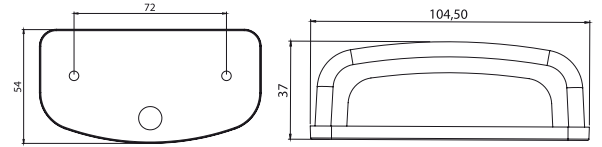

PLAKALIK LAMBA / NUMBER PLATE LAMP

Özellik / Spec	Özellik / Spec	Marstech Ref. No
Siyah / Black	24 V	M 720407
Kırmızı / Red	24 V	M 720408
Mavi / Blue	24 V	M 720409