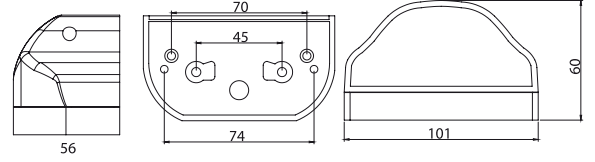

PLAKALIK LAMBA / NUMBER PLATE LAMP

Özellik / Spec	Özellik / Spec	Marstech Ref. No
Siyah / Black	R 5W	M 710401
Kırmızı / Red	R 5W	M 710402
Mavi / Blue	R 5W	M 710403