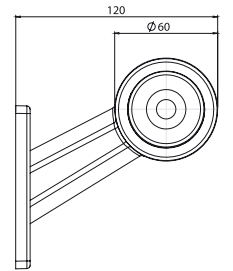

**DORSE DIŞ İŞARET LAMBA
TRAILER END - OUTLINE MARKER LAMP**

Özellik / Spec.	Marstech Ref. No
24V	M 720211