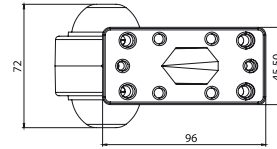

**DORSE DIŞ İŞARET LAMBA
TRAILER END - OUTLINE MARKER LAMP**

Özellik / Spec.	Marstech Ref. No
24V	M 720211