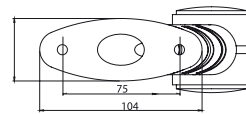

**DORSE DIŞ İŞARET LAMBA
TRAILER END - OUTLINE MARKER LAMP**

Özellik / Spec.	Marstech Ref. No
24V	M 720206