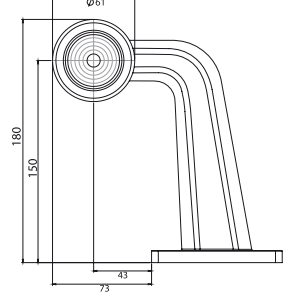

**DORSE DIŞ İŞARET LAMBA
TRAILER END - OUTLINE MARKER LAMP**

Özellik / Spec.	Marstech Ref. No
24V	M 720209