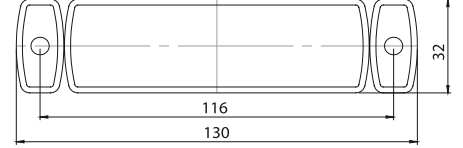

YAN İŞARET LAMBA / SIDE MARKER LAMP

Özellik I / Spec I	Özellik II / Spec II	Marstech Ref. No
24 V	Braketli / W-Bracket	M 720306
24 V	Braketsiz / W-Out Bracket	M 720305