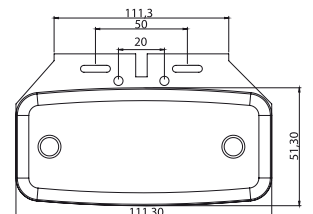

**YAN İŞARET LAMBA
SIDE MARKER LAMP**

Braketli
W - Bracket

Özellik / Spec.	Marstech Ref. No
24V	M 720304