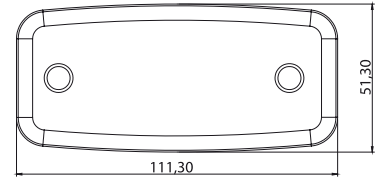

**YAN İŞARET LAMBA
SIDE MARKER LAMP**

Braketsiz
W - Out Bracket

Özellik / Spec.	Marstech Ref. No
24V	M 720303