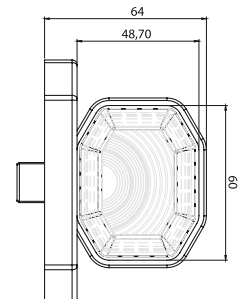

**DORSE DIŞ İŞARET LAMBA
TRAILER END - OUTLINE MARKER LAMP**

Özellik / Spec.	Marstech Ref. No
24V	M 720204