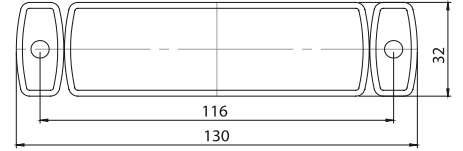

ARKA İŞARET LAMBA / REAR MARKER LAMP

Özellik I / Spec I	Özellik II / Spec II	Marstech Ref. No
24 V	Braketli / W-Bracket	M 720307
24 V	Braketsiz / W-Out Bracket	M 720308