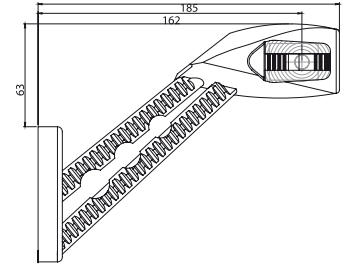

**DORSE DIŞ İŞARET LAMBA
TRAILER END - OUTLINE MARKER LAMP**

Özellik / Spec.	Marstech Ref. No
24	M 720212