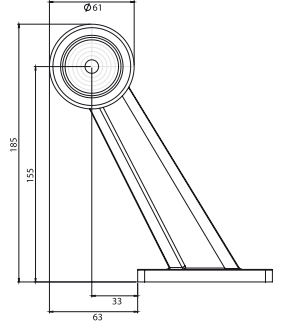

**DORSE DIŞ İŞARET LAMBA
TRAILER END - OUTLINE MARKER LAMP**

Özellik / Spec.	Marstech Ref. No
24V	M 720210