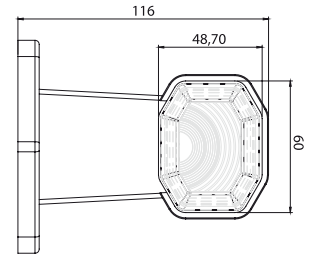

**DORSE DIŞ İŞARET LAMBA
TRAILER END - OUTLINE MARKER LAMP**

Özellik / Spec.	Marstech Ref. No
24V	M 720203