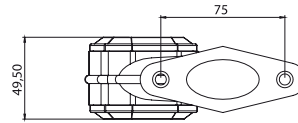

**DORSE DIŞ İŞARET LAMBA
TRAILER END - OUTLINE MARKER LAMP**

Özellik / Spec.	Marstech Ref. No
24V	M 720202