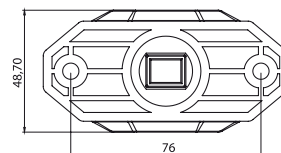

**DORSE DIŞ İŞARET LAMBA
TRAILER END - OUTLINE MARKER LAMP**

Özellik / Spec.	Marstech Ref. No
24V	M 720204