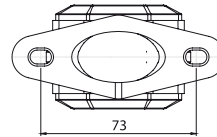

**DORSE DIŞ İŞARET LAMBA
TRAILER END - OUTLINE MARKER LAMP**

Özellik / Spec.	Marstech Ref. No
24V	M 720203