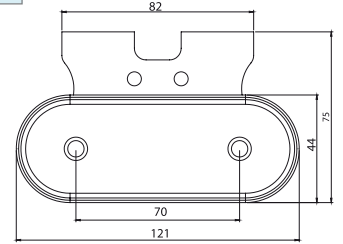

**YAN İŞARET LAMBA
SIDE MARKER LAMP**

Braketli
W - Bracket

Özellik / Spec.	Marstech Ref. No
24V	M 720302