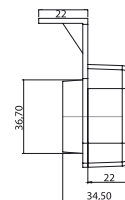

**YAN İŞARET LAMBA
SIDE MARKER LAMP**

Braketli
W - Bracket

Özellik / Spec.	Marstech Ref. No
24V	M 720304