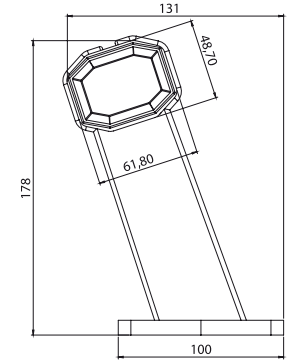

**DORSE DIŞ İŞARET LAMBA
TRAILER END - OUTLINE MARKER LAMP**

Özellik / Spec.	Marstech Ref. No
24V	M 720202