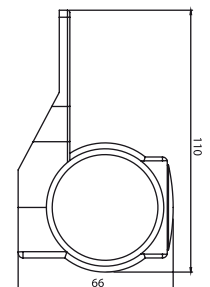

**DORSE DIŞ İŞARET LAMBA
TRAILER END - OUTLINE MARKER LAMP**

Özellik / Spec.	Marstech Ref. No
24V	M 720208