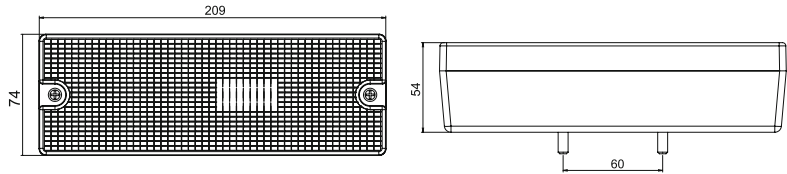

TRAKTOR / TRACTOR

STOP LAMBA / REAR LAMP

STOP LAMBA / TAIL LAMP

Özellik / Spec.	Yön / Position	Marstech Ref. No
Ampülsüz / W - Out Bulb	RH = LH	M 710701

Ampül / Bulb : 1 x P21W, 1 x P21/5W

FORKLIFT

STOP LAMBA / TAIL LAMP